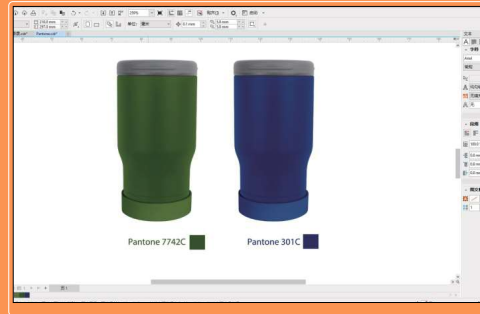

We're capable of Custom Molding & Engineering Design

Customization Options